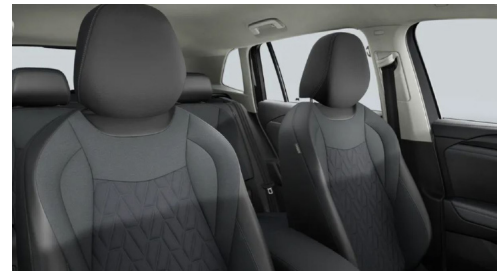

Interior Equipment

- » Decorative inserts material set "Life"
- » Inserts of front seats and outer rear seats in fabric "Life" 'Grey Melange'
- » 10-color ambient lighting in dashboard
- » Ceramique headliner
- » Leather-wrapped multi-function steering wheel with shifting paddles
- » Asymmetric split fold. rear bench seat+ backrest, longitud. sliding, backrest tilt adjust., with load-through hatch
- » Auto-dimming interior rearview mirror
- » Safety-optimized front head restraints
- » 3 head restraints in rear
- » Pneumatically-adjustable lumbar supports in front
- » 8 speakers
- » Illuminated vanity mirrors in sun visors
- » Center armrest in front
- » Padded center console
- » Multi-color Digital Cockpit Pro, selection of different info profiles possible
- » Storage compartment and 12-V outlet in front
- » 12-V outlet in luggage compartment
- » Comfort seats in front
- » Carpet mats in front and rear

The above specifications are for information purposes only as our products are continually updated and changes may be made to the specifications at any time. If you require any specific feature, you must consult your local dealer who is regularly updated with any change in specification. Specifications are subject to change without notice.